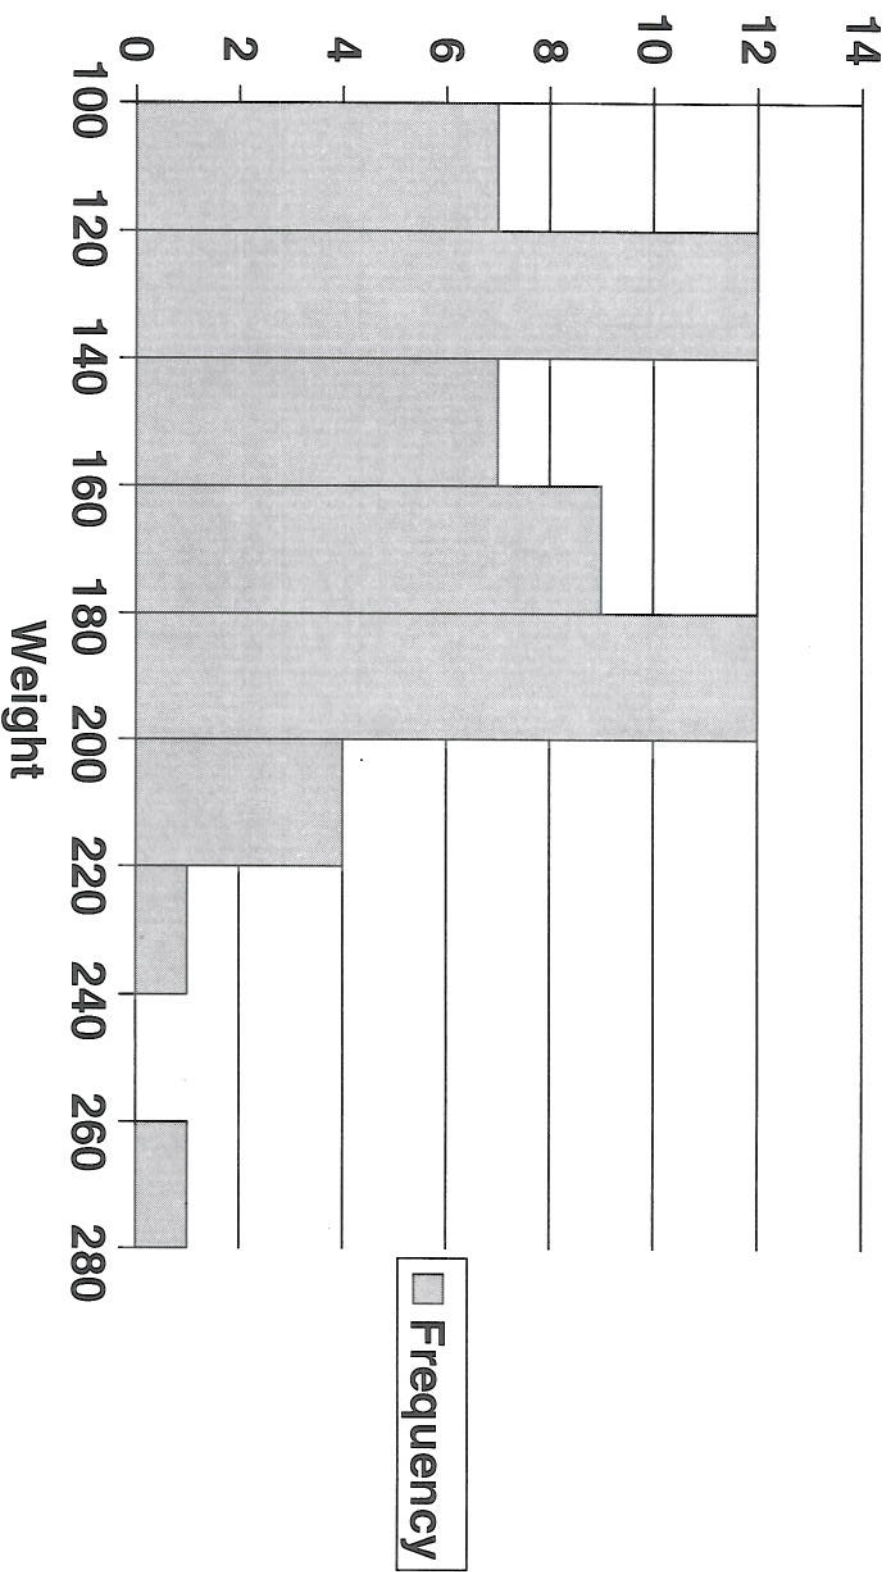

Weight Data: Histogram

* Left endpoint is included in the group, right endpoint is not.

Number of Books Read for Pleasure

Weight Data:

Stemplot

(Stem & Leaf Plot)

Key

20 | 3 means

203 pounds

Stems = 10's

Leaves = 1's

10	0166
11	009
12	0034578
13	00359
14	08
15	00257
16	555
17	000255
18	000055567
19	245
20	3
21	025
22	0
23	
24	
25	
26	0