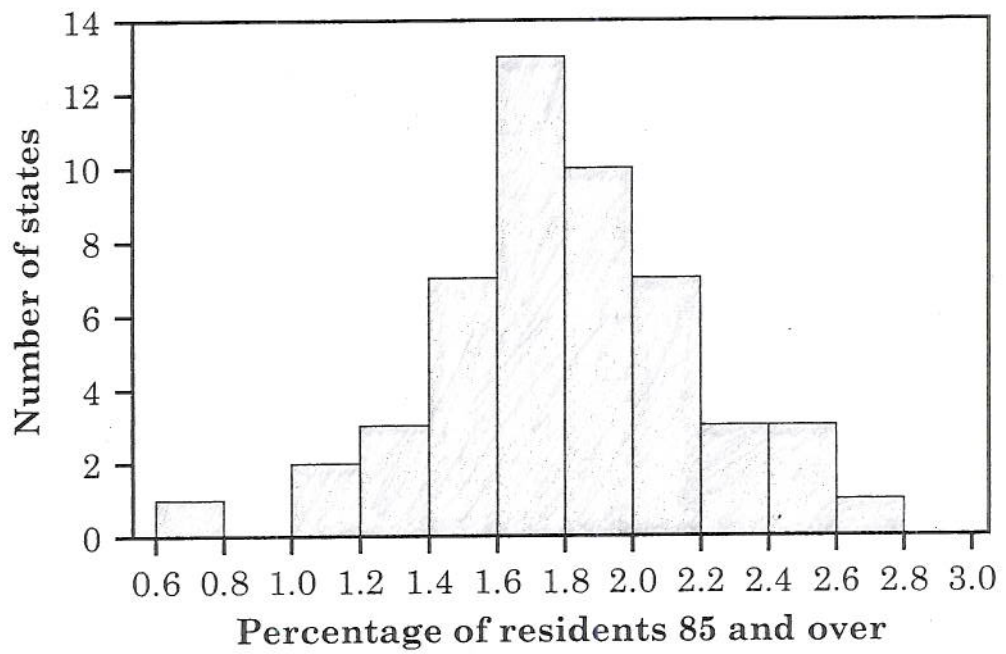

Weight Data: Histogram

* Left endpoint is included in the group, right endpoint is not.

Number of Books Read for Pleasure

Weight Data:

Stemplot

(Stem & Leaf Plot)

Key

20 | 3 means

203 pounds

Stems = 10's

Leaves = 1's

10	0166
11	009
12	0034578
13	00359
14	08
15	00257
16	555
17	000255
18	000055567
19	245
20	3
21	025
22	0
23	
24	
25	
26	0