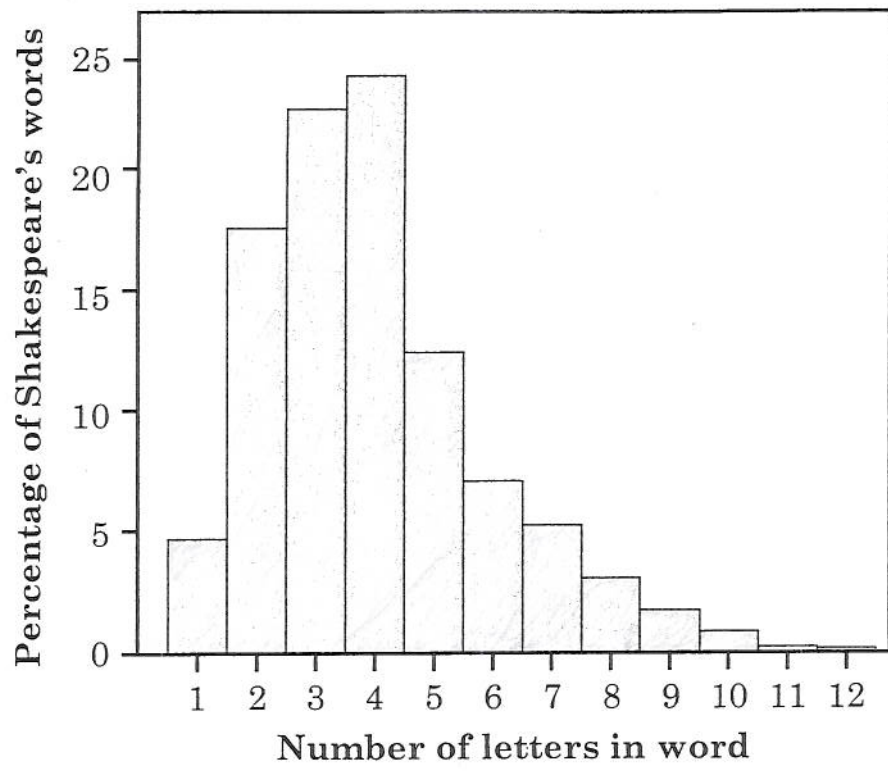

Weight Data: Histogram

* Left endpoint is included in the group, right endpoint is not.

Number of Books Read for Pleasure

Weight Data:

Stemplot

(Stem & Leaf Plot)

Key

20 | 3 means

203 pounds

Stems = 10's

Leaves = 1's

10	0166
11	009
12	0034578
13	00359
14	08
15	00257
16	555
17	000255
18	000055567
19	245
20	3
21	025
22	0
23	
24	
25	
26	0